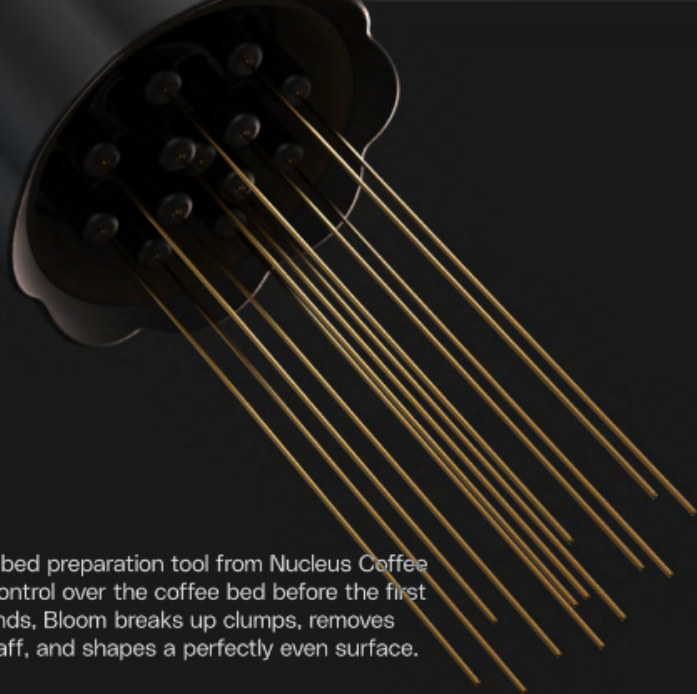

Martin Wölfel

2024 World Brewers Cup Champion
Nucleus Coffee Tools Ambassador

Inconsistent extractions?
Uneven saturation?
Choked brews?

Bloom was designed to fix them all.

Introducing **B L O O M**

the brewing problem solver

B L O O M

This next-generation brew bed preparation tool from Nucleus Coffee Tools gives brewers total control over the coffee bed before the first drop of water hits. In seconds, Bloom breaks up clumps, removes hidden air pockets, lifts chaff, and shapes a perfectly even surface.

1

Retractable design

Bloom features an innovative retractable design powered by a precision inner helix mechanism for smooth, controlled movement.

2

Straight needles

The Bloom straight needle configuration allows the needles to reach into the deepest part of the coffee bed.