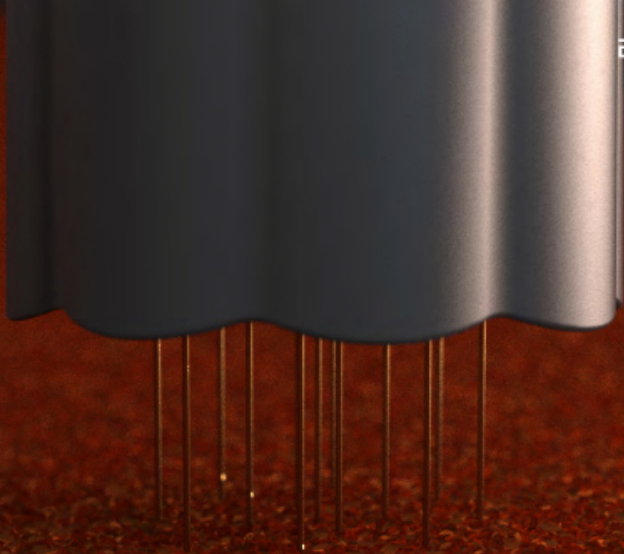

Titanium advantage

Every needle is coated in gold Titanium Nitride (TiN).

8x harder

8x harder than stainless steel – resists bending and wear.

Smooth glide

Low-friction surface glides through grounds without disturbing the bed structure.

20% more static lift

20% more static absorption than stainless – attracts and lifts fines and chaff for better clarity.

5

FlowTip™

On the reverse side, Bloom features FlowTip, a shaping tool that creates a precise divot in your coffee bed before pouring.

with
FlowTip

without
FlowTip

30-40% faster, even saturation
reduces bubbling
minimises channelling

Why it matters

Reduces bubbling after the first 10-15 seconds, meaning CO₂ escapes quickly and evenly. Minimising channelling for a smoother, cleaner brew.