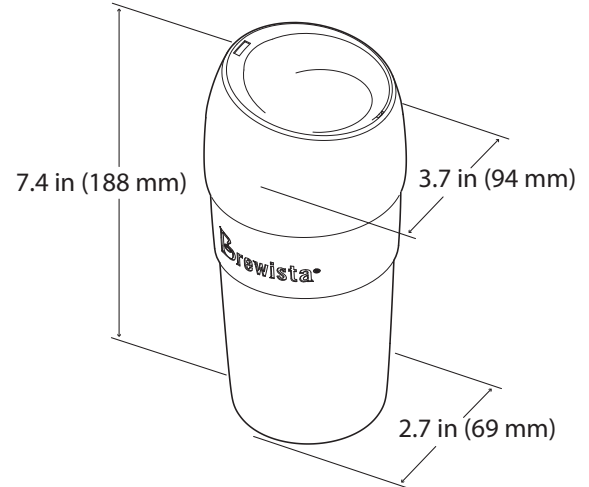

Available lid and grip colors: red, black, grey and orange.

†All prices subject to change.

Smart Mug™ 450 ml Travel Mug

BDWKC450ML

Parts and Materials:

- Body:
Double wall tempered borosilicate glass
- Lid:
BPA free silicone

Dimensions:

Shipping Information:

Product box dimensions

Shipping carton dimensions (32 pieces per carton)