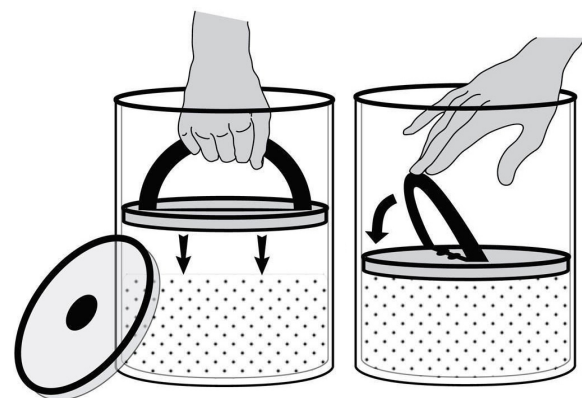

**Airscape® Lite
Large**
SKU: AL10

**Airscape® Lite
Medium**
SKU: AL07

**Airscape® Lite
Small**
SKU: AL04

**Airscape® Glass
Medium**
SKU: AG07

**Airscape® Glass
Small**
SKU: AG04

With its patented lid design, the Airscape® removes and locks out the air from the container, making sure that your food is the freshest it can be. Using an air valve, the Airscape® lid forces out the air as you push down on the inner lid, releasing the air from the container. You can then close the valve to lock out the air and lock in the freshness. Use Airscape® canisters for all of your pantry ingredients including coffee, tea, flour, sugar, cereal, seeds, nuts, and anything else that you need to keep fresh.

Airscape® technology is available in Classic, Glass, Lite, and Kilo varieties, as well as a Bucket Lid Insert. Sizes range from 200g, 450g, and 1kg.

Add your food, push the Airscape® insert down to release the air, fold down the handle, and place on the outer lid.

SPECIFICATIONS

- Capacity: Small (200g); Medium (450g); Large (1kg)
- Materials: Plastic, Glass, or Stainless Steel
- Inclusions: 1 x Canister; 1 x Airscape® Insert; 1 x Plastic Lid
- Colours: Obsidian (Black), Snowflake (White), Cobalt (Dark Blue), Brushed Silver, Red, Mocha, and Turquoise